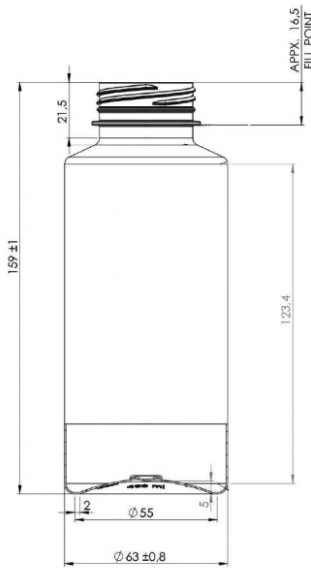

Baxter 400

General info

Item no. (SKU):	LS1231119102
Family / Range:	Baxter
Capacity:	400ml
Neck:	38mm 3-Start
Weight:	21
Shape:	Round
Material:	PET
Colour:	All Colours Available
Print Areas:	N/A
Country of Origin:	Lithuania

Packaging Info

Packed in Boxes

Box Dimensions (mm):	594 x 394 x 448
Quantity per box (pcs):	150
Boxes per pallet (pcs):	20
Quantity per pallet (pcs):	3000
Net weight (kg):	63
Gross weight (kg):	84
Pallet height (mm):	2400

Packed in PE bags on trays (Full pallet)

Tray dimensions (mm):	1200 x 800 x 50
Quantity per tray (pcs):	240
Quantity per PE bag (pcs):	120
PE bags per tray (pcs):	2
Trays per pallet (pcs):	14
Quantity per pallet (pcs):	3360
Net weight (kg):	71
Gross weight (kg):	86
Pallet height (mm):	2400